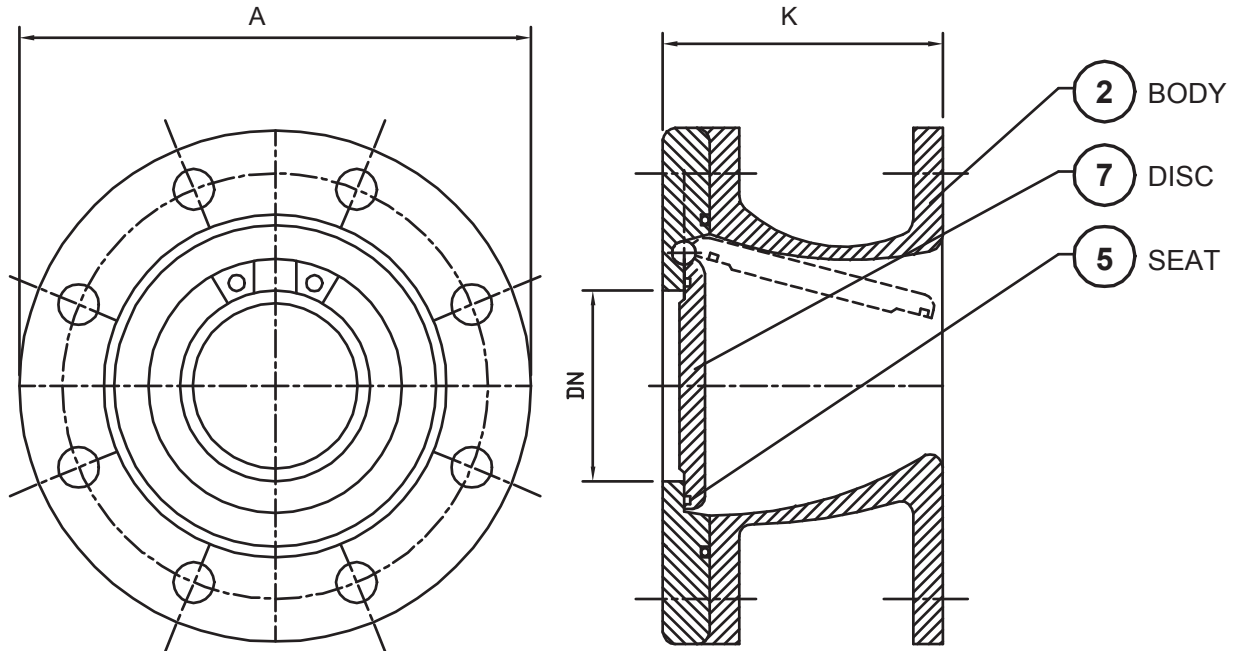

WVFL-SC-CV

BRONZE DOUBLE FLANGE SWING CHECK VALVE SHORT TYPE FULL BORE

STANDARD -BODY RG10
 -DISC RG10
 -SEAT NBR

DN- 15-150 PN16
 DN-200-300 PN10

SIZE mm	SIZE inch	ØA	K
15	1/2"	95	65
20	3/4"	105	65
25	1"	115	70
32	1.1/4"	140	75
40	1.1/2"	150	80
50	2"	165	85
65	2.1/2"	185	105
80	3"	200	125
100	4"	220	145
125	5"	250	170
150	6"	285	200
200	8"	340	255
250	10"	395	310
300	12"	445	360