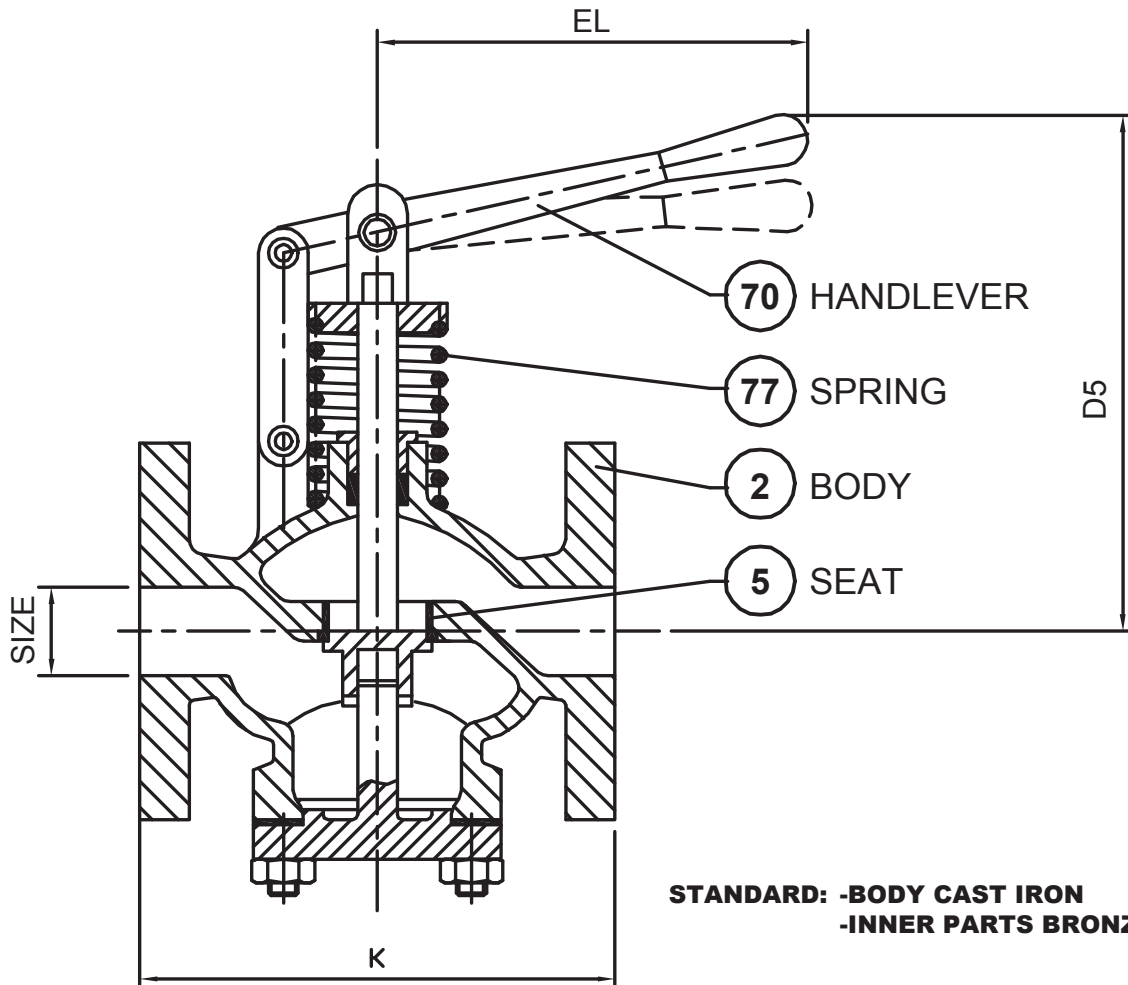

WVFL-GLOB-FSV

GLOBE FAST SHUT VALVE-SPRINGLOADED WITH HANDLEVER

SIZE mm	SIZE inch	ØA	D5	K	EL
20	3/4"	105	125	150	120
25	1"	115	160	160	120
32	1.1/4"	140	195	180	160
40	1.1/2"	150	210	200	180
50	2"	165	220	230	200

ON REQUEST: -SIZE 65-150
-PNEUMATIC OR HYDRAULIC AND HANDWHEEL CLOSING
-BODY BRONZE / SEAT BRONZE

TEST PRESSURE SIZE 20-125 16BAR
TEST PRESSURE SIZE 150 10BAR