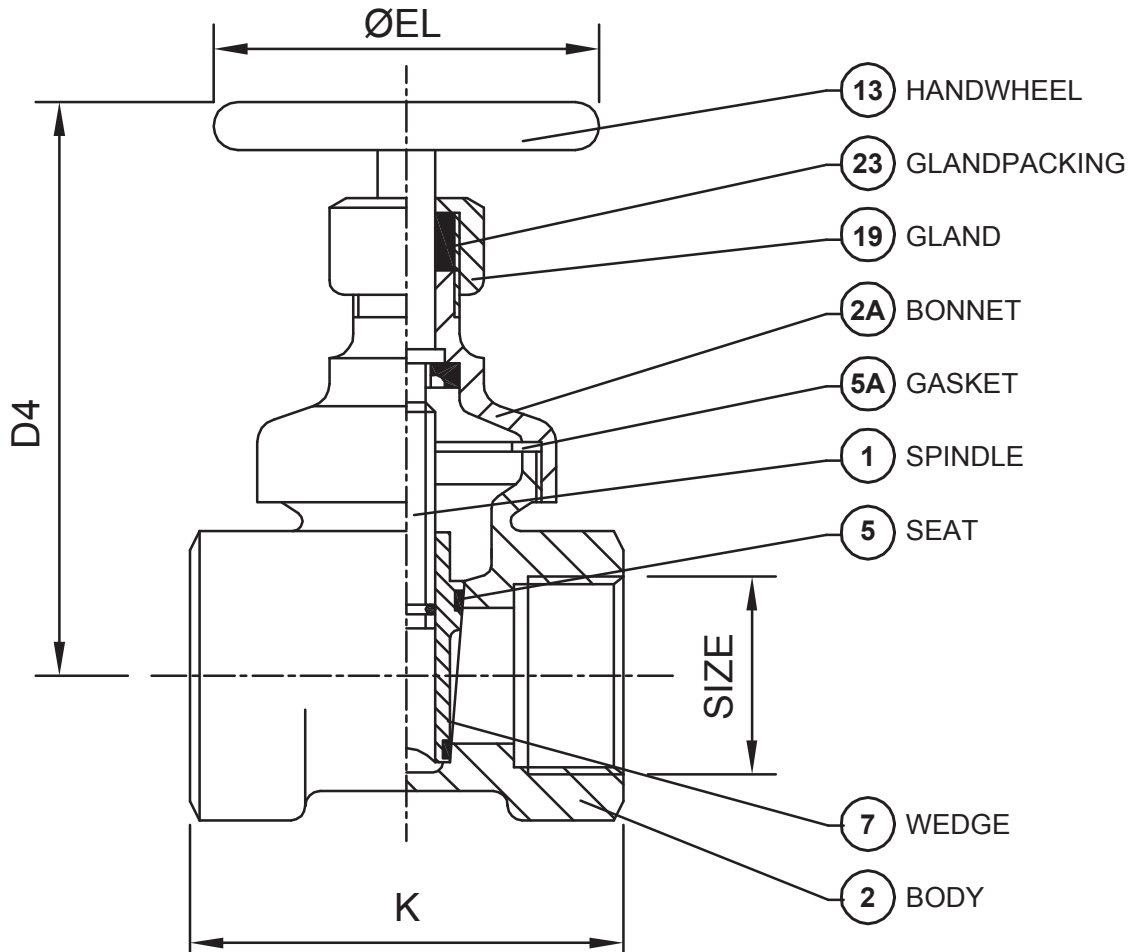

WV-GATE-SE

BRONZE GATE VALVE SCREWED ENDS

BODY BRONZE / RG-10 PN16

SIZE mm	SIZE inch	D4	K	ØEL	kg
15	1/2"	80	44	50	1
20	3/4"	95	48	50	1
25	1"	101	54	60	1
32	1.1/4"	120	60	77	1
40	1.1/2"	135	64	77	2
50	2"	150	72	96	2
65	2.1/2"	185	80	110	3
80	3"	205	85	130	5
100	4"	260	97	130	11